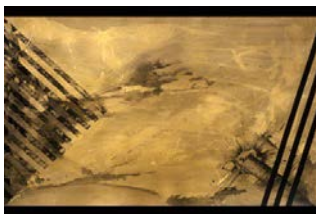

Miller, Bob H.

untitled

Mixed Media
Enamel on
Rives Paper

26.75" x 40.75"

SDAC Office