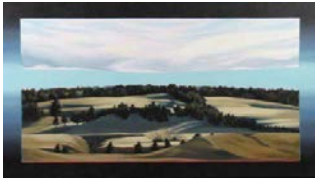

Crossing Over

Watercolor

Governor's
Residence

Thorpe, Lynn

Evening's Edge

Oil on Canvas

40" x 34"

Matthews
Training Cntr
Foss Bldg