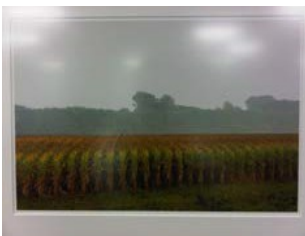

Night, Joseph

untitled

Photograph

20.75" x 26.75"

Rm 414